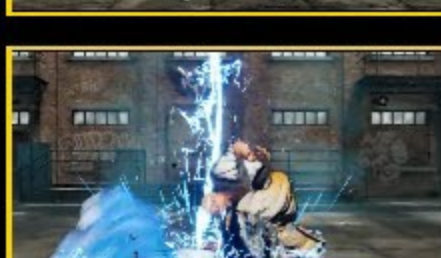

 +  or 

Shippuu Ken **FE**

[In air]  +  or 

Hishou Nichirin Zan **BR**

 +  or 

Raimei Shin

 +  or 

Joudan Atemi Nage

 + 

Gedan Atemi Nage

 + 

Chuudan Atemi Nage

 +  

Explosion Ball

  +  or 

Raimei Gouha Nage

[Light/REV Fudou Ken] 

Fudou Ken: Un

[Light/REV Fudou Ken] 

REV Blows

Jaei Ken

[During S.P.G.]  

Jaei Ken: Kuu

[During S.P.G.] [In air]  