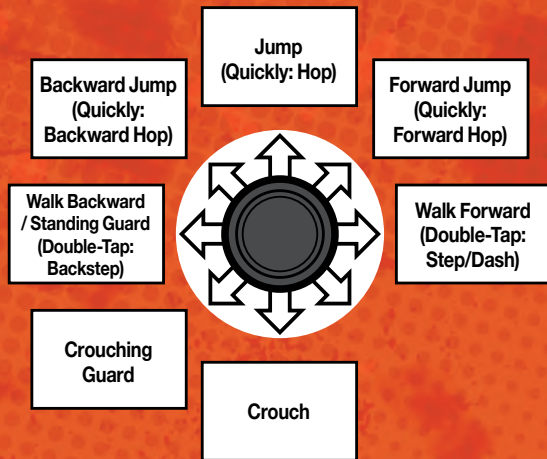

# Basic Controls Arcade Style

Controls are for when you're on the left (1P side) and your opponent is on the right (2P side).

## Directional Buttons / Left Stick Controls

## Button Controls

□ Button	Light Punch
× Button	Light Kick
△ Button	Heavy Punch
○ Button	Heavy Kick
L1 Button	R1 + △ (Simultaneous Press)
L2 Button	× + ○ (Simultaneous Press)
R1 Button	REV Guard Button
→ + R1	Step/Dash
← + R1	Backstep
↘ ↑ ↙ + R1	Hop
R2 Button	□ + △ (Simultaneous Press)