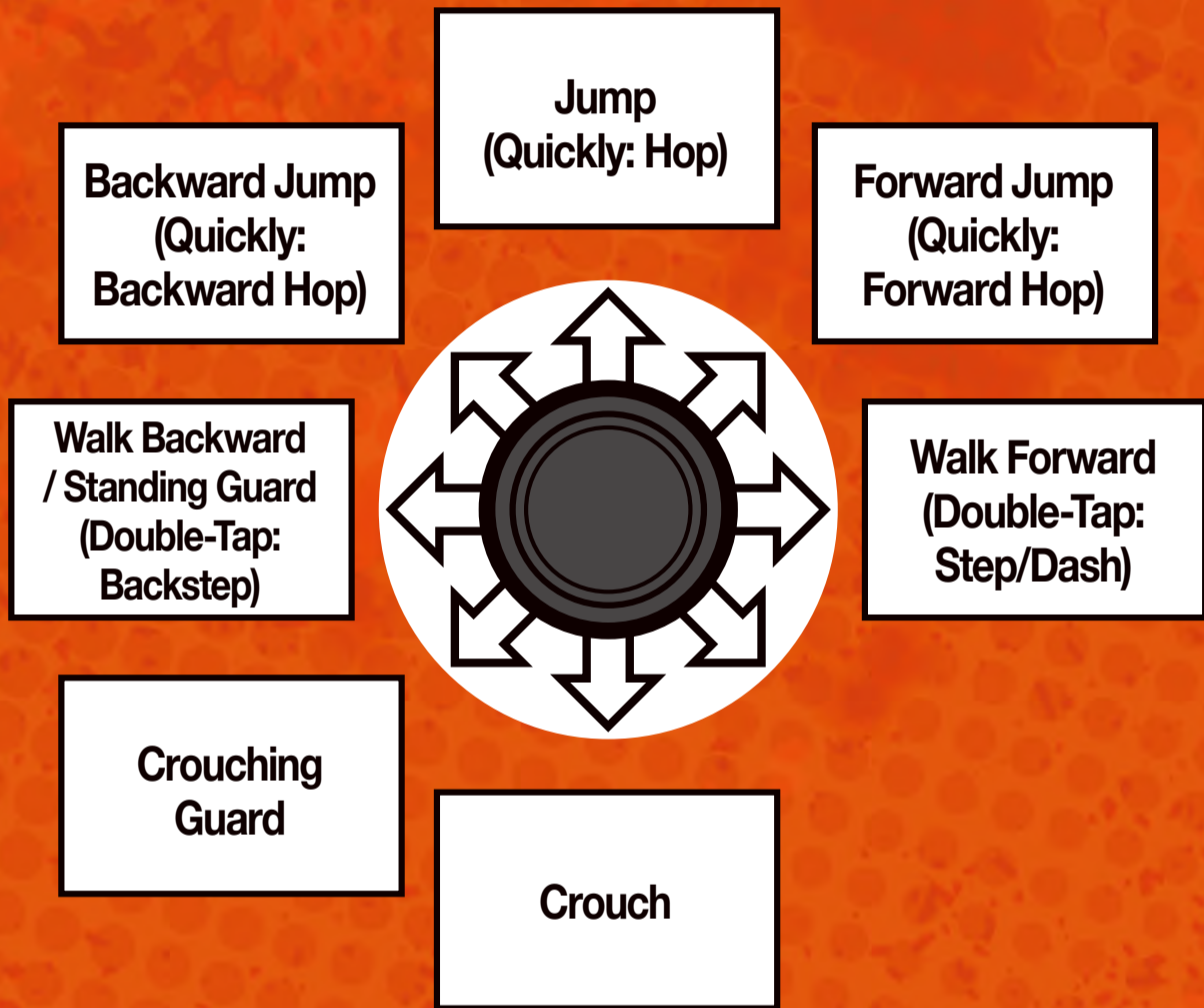

# Basic Controls

## Arcade Style

Controls are for when you're on the left (1P side) and your opponent is on the right (2P side).

### Directional Buttons / Left Stick Controls

### Button Controls

□ Button	Light Punch
× Button	Light Kick
△ Button	Heavy Punch
○ Button	Heavy Kick
L1 Button	R1 + △ (Simultaneous Press)
L2 Button	× + ○ (Simultaneous Press)
R1 Button	REV Guard Button
➡ + R1	Step/Dash
⬅ + R1	Backstep
↙ ↕ ↘ + R1	Hop
R2 Button	□ + △ (Simultaneous Press)