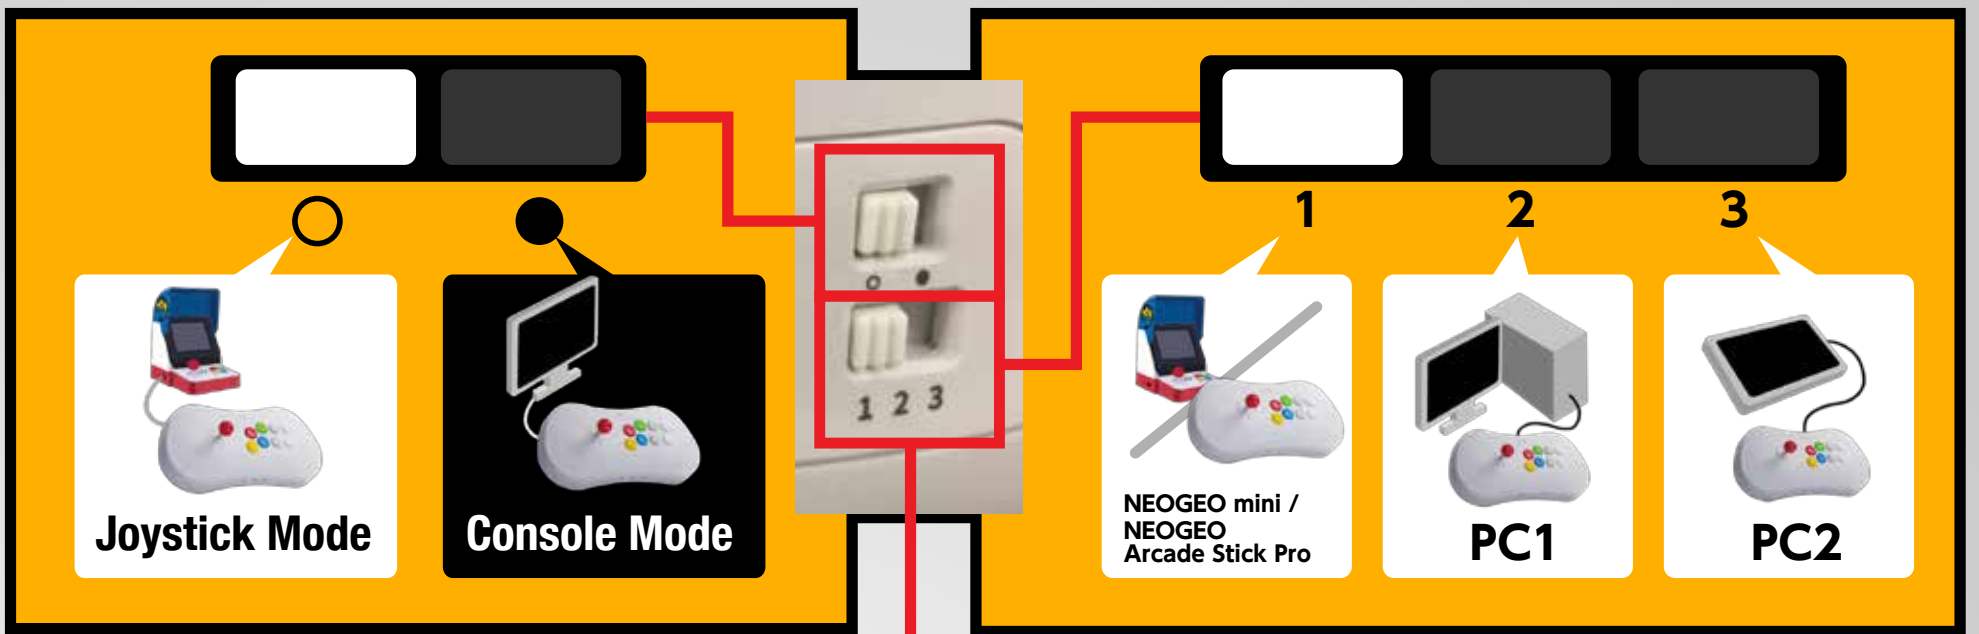

NEOGEO

Arcade Stick PRO

Instructions

There is a Cable for joystick mode inside the Cable Storage Box.

Connect to NEOGEO mini

Turbo

Turbo can be set 10 times / second in joystick mode

ON
Hold Turbo and press certain button together.

OFF
Press the Turbo alone