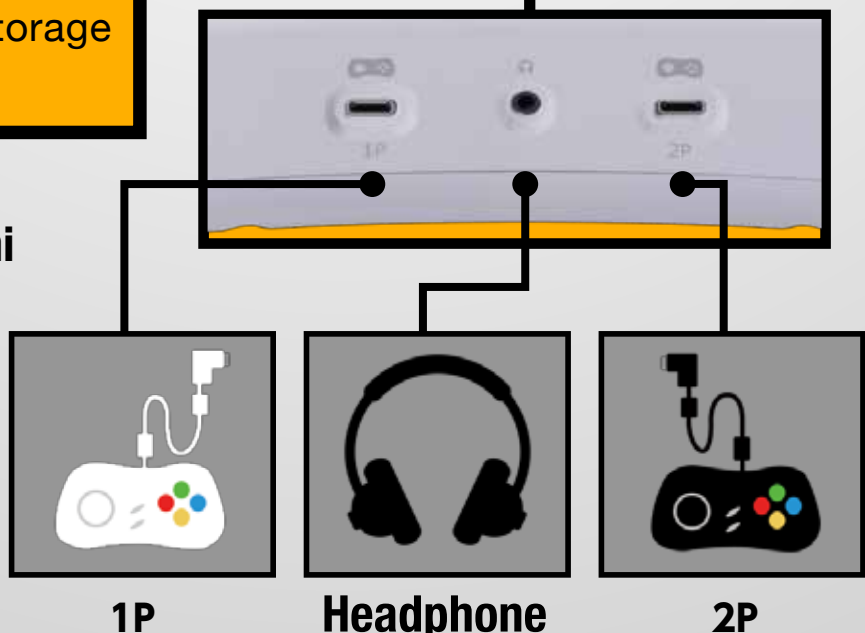

NEOGEO

Arcade Stick PRO

Instructions

There is a Cable for joystick mode inside the Cable Storage Box.

Connect to NEOGEO mini

Turbo

Turbo can be set 10 times / second in joystick mode

ON
Hold Turbo and press certain button together.

OFF
Press the Turbo alone